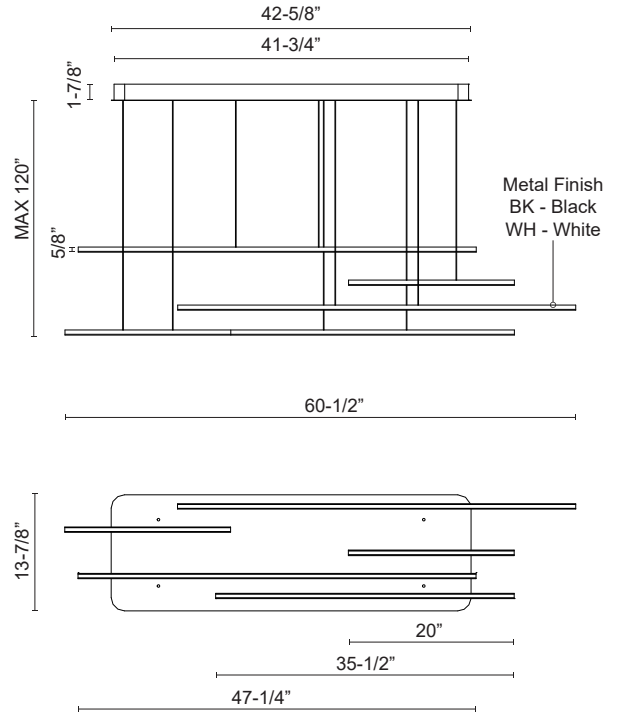

CHUTE MOTION MP14960-UNV-010

PROJECT

PENDANTS

MP14960-WH-UNV-010
White

MP14960-BK-UNV-010
Black

SPECIFICATION DETAILS

| | |
|---------------------------------|---|
| Fixture Dimensions | L60-1/2" x W13-3/4" x H5/8" |
| Light Source | LED with DC Driver |
| Wattage | 70W |
| Total Lumens | 4940lm |
| Delivered Lumens | BK-2925lm; WH-3575lm; |
| Voltage | 120-277V |
| Color Temperature | 3000K |
| CRI (Ra) | 90CRI |
| Optional Color Temps | 2700K - 5000K Available, Minimum Order Quantities Apply |
| LED Rated Life | 50,000 hours |
| Dimming | 100% - 10%, TRIAC or ELV Dimmer (Not Included) or 0-10V Dimmer (Not Included) |
| Diffuser Details | White Acrylic Diffuser |
| Adjustable | Yes |
| Wire Length | 120" Max |
| Wire Type | BK - Black Wire; WH - White Wire; |
| Minimum Hang Height | 6" |
| Sloped Ceiling Adaptable | Yes |
| Location | Dry |
| Illumination Direction | Downlight |
| Canopy Dimensions | L42-5/8" x W13-7/8" x H1-7/8" |
| Paint Finish | BK02; WH02; |
| Material | Aluminum + Polymeric Material |
| CEC Title 24 JA8 | Yes, JA8-2022 |

* For custom options, consult factory for details.

* For warranty information, please visit www.kuzcolighting.com/warranty

DESCRIPTION

Extruded circular aluminum horizontal lamp rods. Flexible silicon rubber diffusers. Lightly textured powder-coat colors. Outward-emitting light. Custom options available.