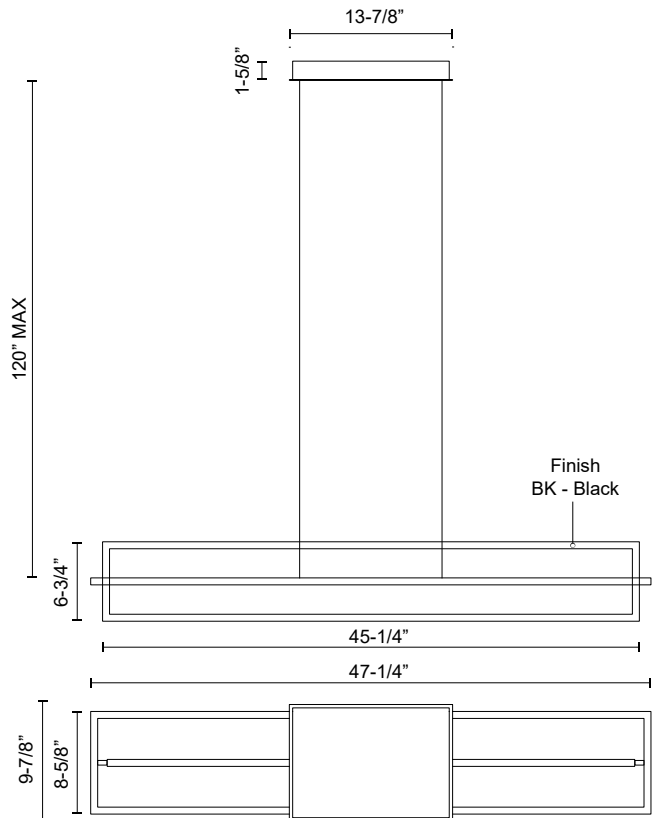

MONDRIAN LP16248-UNV-010

PENDANTS

PROJECT

LP16248-BK-UNV-010
Black

SPECIFICATION DETAILS

Fixture Dimensions	L47-1/4" x W8-5/8" x H6-3/4"
Light Source	LED with DC Driver
Wattage	100W
Total Lumens	7990lm
Delivered Lumens	3290lm*
Voltage	120-277V
Color Temperature	3000K
CRI (Ra)	90CRI
Optional Color Temps	2700K - 5000K Available, Minimum Order Quantities Apply
LED Rated Life	50,000 hours
Dimming	100% - 10%, TRIAC or ELV Dimmer (Not Included) or 0-10V Dimmer (Not Included)
Diffuser Details	White Acrylic Diffuser
Adjustable	Yes
Wire Length	120" Max
Wire Type	Black SSL Wire
Minimum Hang Height	10"
Sloped Ceiling Adaptable	Yes
Location	Dry
Canopy Dimensions	L13-7/8" x W9-7/8" x H1-5/8"
Paint Finish	BK02
Illumination Direction	Up and Down
Material	Aluminum + Acrylic
CEC Title 24 JA8	Yes, JA8-2022

* For custom options, consult factory for details.

* For warranty information, please visit www.kuzcolighting.com/warranty

DESCRIPTION

Mondrian series is composed from numerous rectilinear frames of light. The illuminated borders surrounding an open central void create an illusion of levitation. The airy design and negative space allow the fixture to visually blend into the environment. High-quality finish and simple forms coalesce in the elegant new product.