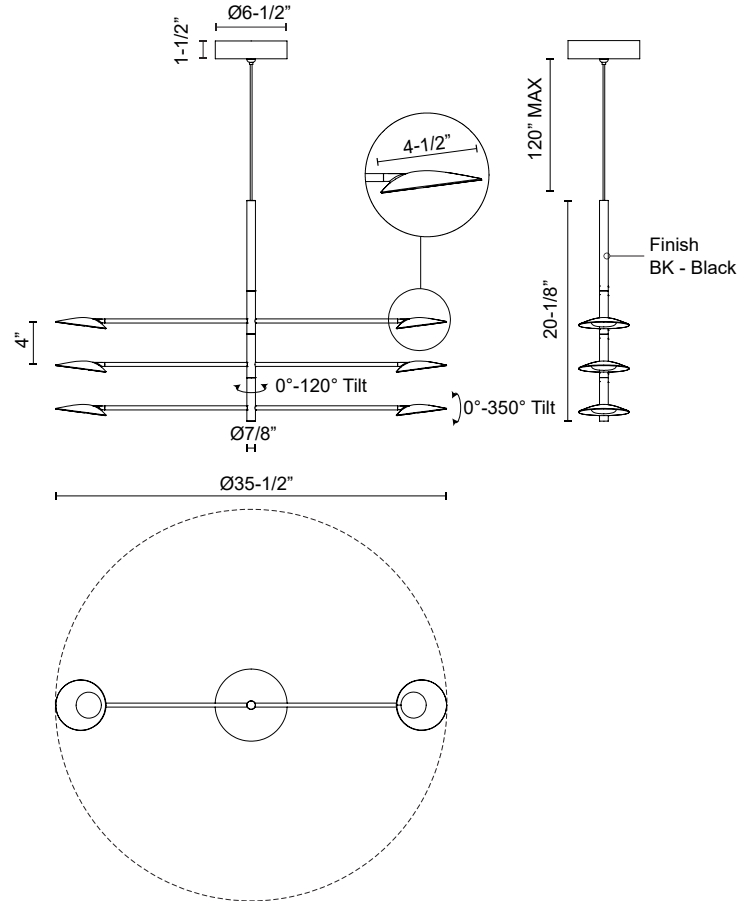

SPECIFICATION DETAILS

Fixture Dimensions	D35-1/2" x H20-1/8"
Light Source	LED with DC Driver
Wattage	43W
Total Lumens	3060lm
Delivered Lumens	1875lm*
Voltage	120-277V
Color Temperature	3000K
CRI (Ra)	90CRI
Optional Color Temps	2700K - 5000K Available, Minimum Order Quantities Apply
LED Rated Life	50,000 hours
Dimming	100% - 10%, TRIAC or ELV Dimmer (Not Included)
Diffuser Details	Frosted acrylic diffuser
Shade Details	Cast Aluminum Shade
Adjustable	Yes
Wire Length	120" Max
Wire Type	Black Coaxial Wire
Minimum Hang Height	24"
Sloped Ceiling Adaptable	Yes
Location	Dry
CEC Title 24 JA8	Yes, JA8-2022
Canopy Dimensions	D6-1/2" x H1-1/2"
Finish Option(s)	Black
Paint Finish	BK02
Material	Aluminum + Steel
Illumination Direction	Downlight