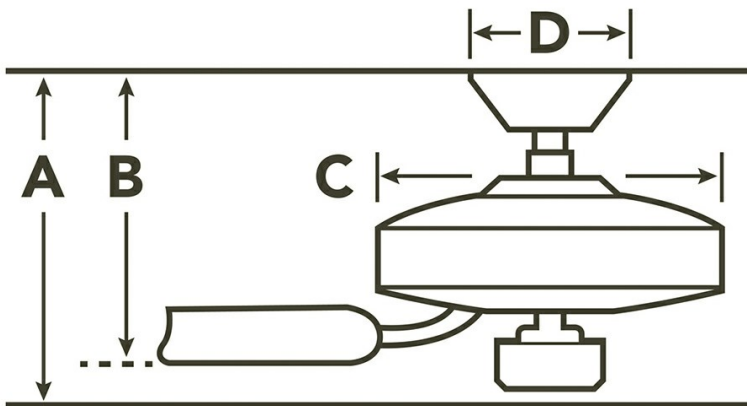

Safety Listings & Certifications

Dimensions

Downrod	A	B	C	D
1.00 OD X 4.50	14.00	12.00	12.60	6.70

Available Finishes

Finish	Fixture	Glass	Blade 1	Blade 2